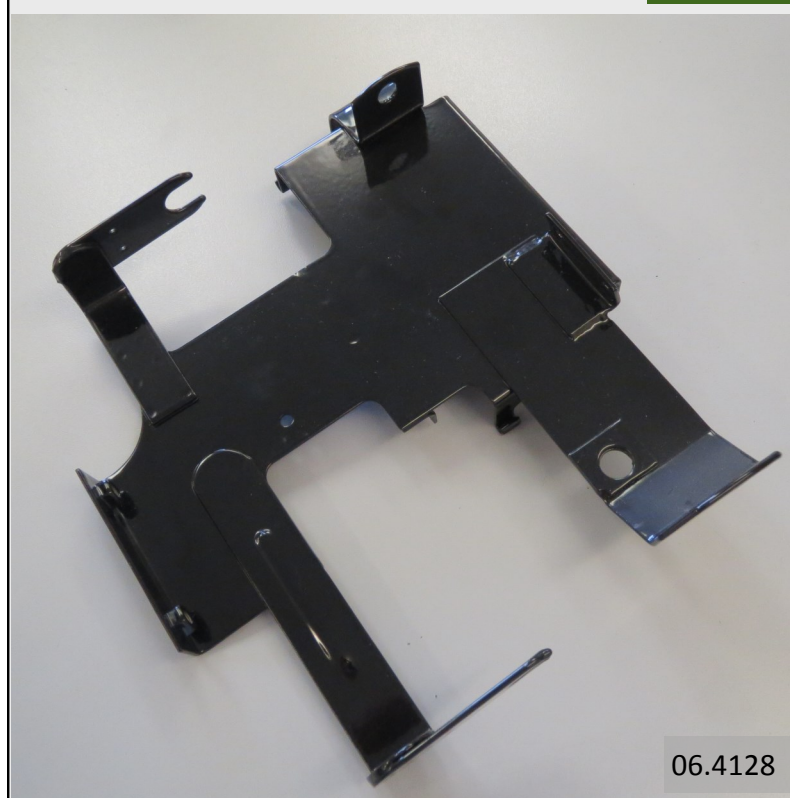

We are the only supplier of Commando & Dominator parts using the original factory drawings. Our products are mostly made in England and to original specification. We also offer Norton Rotary spares, factory service manuals and literature for **NORTON** and **TRIUMPH** motorcycles.

INSIST ON GENUINE FACTORY PARTS PACKAGED WITH THIS LOGO

NORTON COMMANDO BATTERY TRAYS, RUBBERS & STRAPS 1968 to 1978

Part	Description	Year/Machine
06.0533	Rubber pad	1968-69
06.0568	Battery strap	1968-69
06.0615	Battery tray	1968-69
06.0811	Grommet	1968-75
06.0867	Rubber side pad	1968-69
06.1220	Battery tray	S Type
06.1223	Battery tray rubber	S Type
06.1233	Battery/oil tank rubber	S Type
06.1656	Rubber	1970
06.1659	Rubber (06.1658/06.1660)	1970 -73
06.1662	Battery strap	1970 -73
06.1667	Crossbar (06.1668)	1970 -73
06.2557	Battery tray (06.1651)	1970 -73
06.2602	Rubber (06.1657)	1970 -73
06.3244	Battery YB9B	1968 -74
06.4064	Buckle	1974 -78
06.4065	Pin	1974 -78
06.4070	Battery strap	1974 -78
06.4082	Rubber	1974 -78
06.4128	Battery tray	850Mk2a
06.6268	Battery tray	850Mk3

See our
Website
for Pricing

06.4128